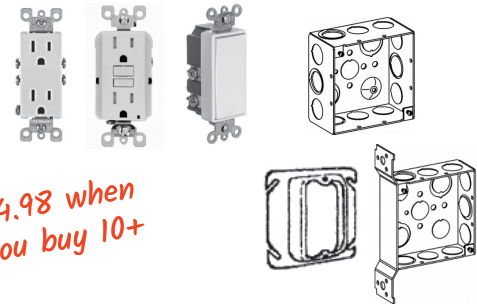

### 4/S BOXES & COVERS - - - - -

4/S BOX MKO	\$57.60/C
4/S BOX 1/2" KO W/ BKT	\$76.00/C
4/S BOX MKO W/ BKT	\$79.98/C
4/S BLANK COVER	\$26.50/C
4/S 1/G 5/8" RING	\$35.00/C

\$4.98 when you buy 10+

**CNC ELECTRIC WHOLESALERS** 1800 TYLER AVE SO EL MONTE 91733  
Valid Tuesday 8/7/18 while supplies last. Images for illustrative purposes only.