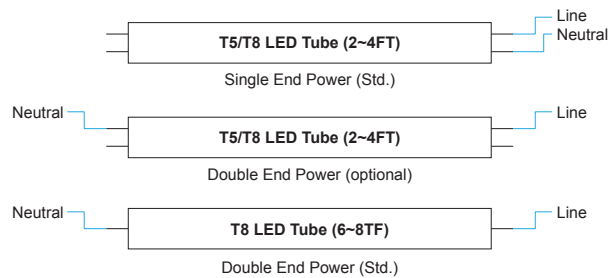

**ELECTRICAL:**

- High power factor instant start electronic ballast for T8 lamps are sound rate A, minimum starting temperature 0°F (-18°C), <10% THD and input voltage ranges of 120 to 277 volts comes as standard.
- Ballast disconnect plug provided as standard.

**LISTING:**

- UL/CUL listed and labeled.
- Suitable for damp locations.
- ARRA compliant (optional).

**Wiring diagram for LED ready**

Applied AC voltage depends on LED tube spec.

**ORDERING INFORMATION**

**EXAMPLE: S-4-232-UNV**

MODEL	LENGTH	# OF LAMPS	LAMP TYPE	BALLAST
<b>S</b>	2' Length	1	<b>14T5</b> F14T5 (22")	<b>(Blank)</b> T8 Electronic, Instant Start, <10% THD or T5 Electronic, Programmed Start, <10% THD <b>LBF</b> T8 Electronic, Instant Start, Low Watt, <10% THD <b>HBF</b> T8 Electronic, Instant Start, High Light Output, <10% THD <b>PS</b> T8 Electronic, Programmed Start, <10% THD <b>LPS</b> Electronic, Programmed Start, Low Watt, <10% THD <b>HPS</b> Electronic Ballast, Programmed Start, High Light Output, <10% THD
	3' Length	2	<b>21T5</b> F21T5 (34")	
	4' Length	3	<b>28T5</b> F28T5 (46")	
	6' Length <sup>1</sup>	4	<b>17</b> F17T8 (24")	
	8' Length <sup>1</sup>	6	<b>25</b> F25T8 (36")	
			<b>25T8</b> F25T8 (48")	
			<b>28T8</b> F28T8 (48")	
			<b>32</b> F32T8 (48")	
			<b>48T8HO</b> F48T8HO (48") <sup>2</sup>	
			<b>59</b> F96T8 (96")	
			<b>72</b> F72T8 (72")	
			<b>72T8HO</b> F72T8HO (72")	
			<b>96T8HO</b> F96T8HO (96")	
			<b>24T5HO</b> F24T5HO (22")	
	<b>39T5HO</b> F39T5HO (34")			
<b>54T5HO</b> F54T5HO (46")				