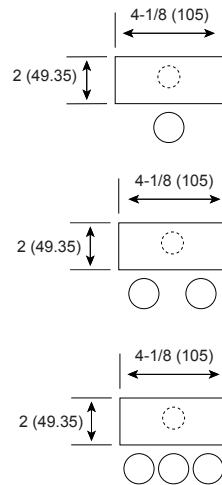

**EXAMPLE: S-4-232-UNV**

MODEL	LENGTH	# OF LAMPS	LAMP TYPE	BALLAST
<b>S</b>	2' Length	1	<b>14T5</b> F14T5 (22")	<b>(Blank)</b> T8 Electronic, Instant Start, <10% THD or T5 Electronic, Programmed Start, <10% THD <b>LBF</b> T8 Electronic, Instant Start, Low Watt, <10% THD <b>HBF</b> T8 Electronic, Instant Start, High Light Output, <10% THD <b>PS</b> T8 Electronic, Programmed Start, <10% THD <b>LPS</b> Electronic, Programmed Start, Low Watt, <10% THD <b>HPS</b> Electronic Ballast, Programmed Start, High Light Output, <10% THD
	3' Length	2	<b>21T5</b> F21T5 (34")	
	4' Length	3	<b>28T5</b> F28T5 (46")	
	6' Length <sup>1</sup>	4	<b>17</b> F17T8 (24")	
	8' Length <sup>1</sup>	6	<b>25</b> F25T8 (36")	
			<b>25T8</b> F25T8 (48")	
			<b>28T8</b> F28T8 (48")	
			<b>32</b> F32T8 (48")	
			<b>48T8HO</b> F48T8HO (48") <sup>2</sup>	
			<b>59</b> F96T8 (96")	
			<b>72</b> F72T8 (72")	
			<b>72T8HO</b> F72T8HO (72")	
			<b>96T8HO</b> F96T8HO (96")	
			<b>24T5HO</b> F24T5HO (22")	
	<b>39T5HO</b> F39T5HO (34")			
<b>54T5HO</b> F54T5HO (46")				

**CONFIGURATIONS**

Series	Size	# Of Lamps	Lamp Type
S	2'	1, 2, 3	17T8, 14T5, 24T5HO
	3'	1, 2, 3	25T8, 21T5, 24T5HO
	4'	1, 2, 3	25T8, 28T5, 32T8, 54T5HO
	4'	1, 2	25T8, 28T5, 32T8, 54T5HO, 48T8HO
	6'	2	72T8, 72T8HO
	6'	2, 4, 6	25T8, 21T5, 24T5HO
	6'	1, 2	72T8, 72T8HO
	8'	1, 2	96T8, 96T8HO
	8'	2, 4, 6	25T8, 28T5, 32T8, 54T5HO

Specifications:

- 2FT Length: 24 (610)  
Weight: 6.9 lbs (3.13 kg)
- 3FT Length: 36 (915)  
Weight: 8.0 lbs (3.63 kg)
- 4FT Length: 48 (1219)  
Weight: 9.11 lbs (4.13 kg)
- 6FT Length: 72 (1828)  
Weight: 12.63 lbs (5.73 kg)
- 8FT Length: 96 (2439)  
Weight: 12.85 lbs (5.83 kg)

Width: 4-3/8 (111)  
Depth: 2 (49.35)

All dimensions are in inches (millimeters).