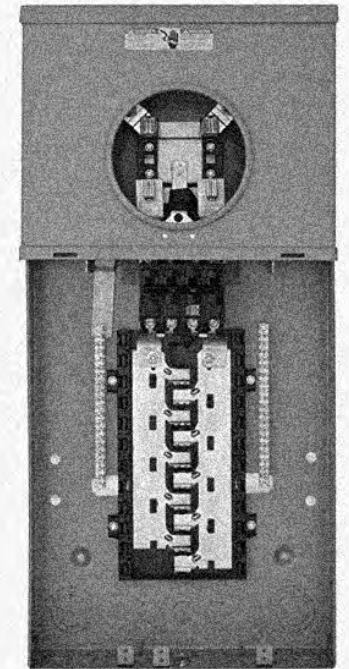

Everyday low pricing on power distribution

200A meter panel • roof jack • weatherhead • THHN 2/0 • clamps • ground rod • breakers • conduit pipes • aluminum lugs